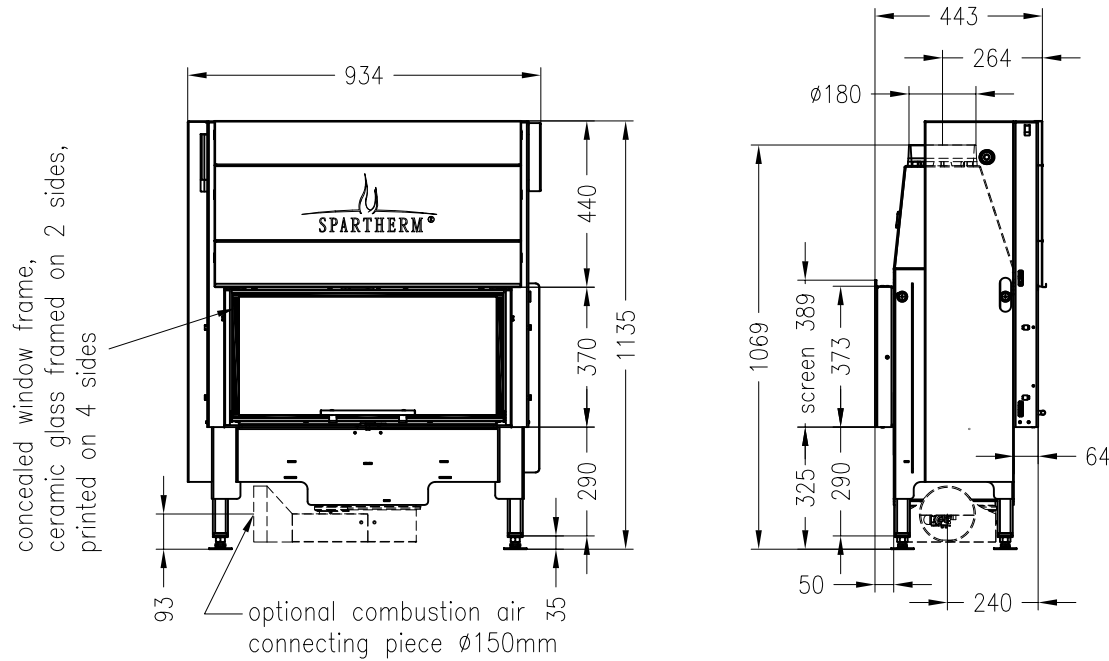

Fireplace insert Varia AS-FDh-4S-2

elevating door

Linear 2

as at: 12/2012

front view
M~1:20

side view
M~1:20

horizontal section
M~1:10

All representations and drawings are protected by applicable copyright laws.
Utilisation or publication, including individual details, only with our written approval.
Technical data subject to change. Errors and omissions excepted.

Fireplace insert Varia AS-FDh-3S-2

elevating door

Linear 2

as at: 12/2013

front view
M~1:20

side view
M~1:20

horizontal section
M~1:10

All representations and drawings are protected by applicable copyright laws.
Utilisation or publication, including individual details, only with our written approval.
Technical data subject to change. Errors and omissions excepted.