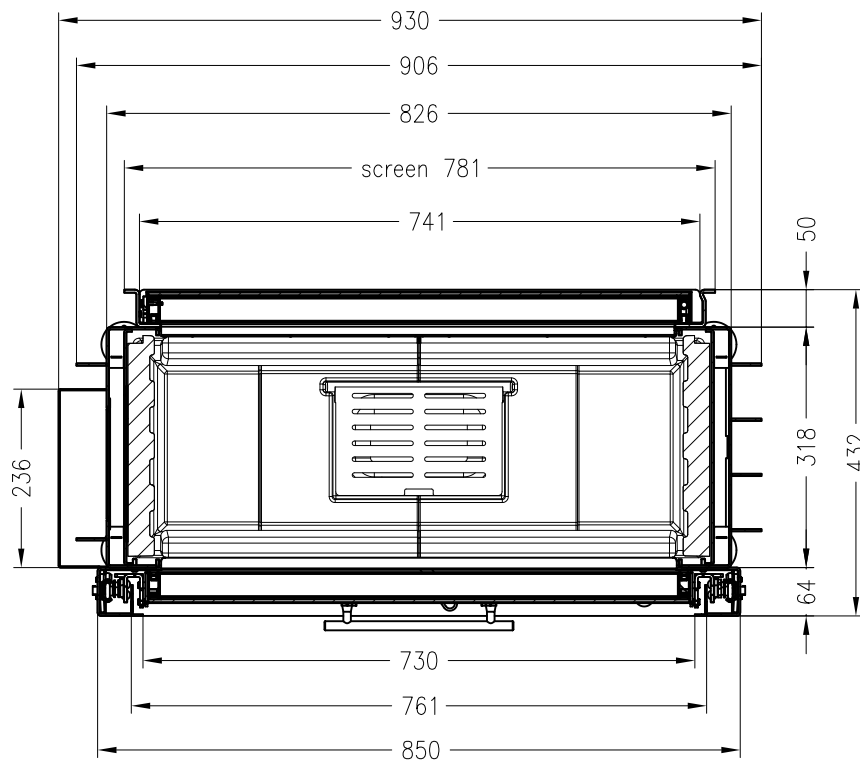

Fireplace insert Varia AS-FDh-4S-2

elevating door

Linear 2

as at: 12/2012

front view
M~1:20

side view
M~1:20

horizontal section
M~1:10

All representations and drawings are protected by applicable copyright laws.
Utilisation or publication, including individual details, only with our written approval.
Technical data subject to change. Errors and omissions excepted.

Fireplace insert Varia AS-FDh-3S-2

elevating door

Linear 2

as at: 12/2013

front view
M~1:20

side view
M~1:20

horizontal section
M~1:10

All representations and drawings are protected by applicable copyright laws.
Utilisation or publication, including individual details, only with our written approval.
Technical data subject to change. Errors and omissions excepted.