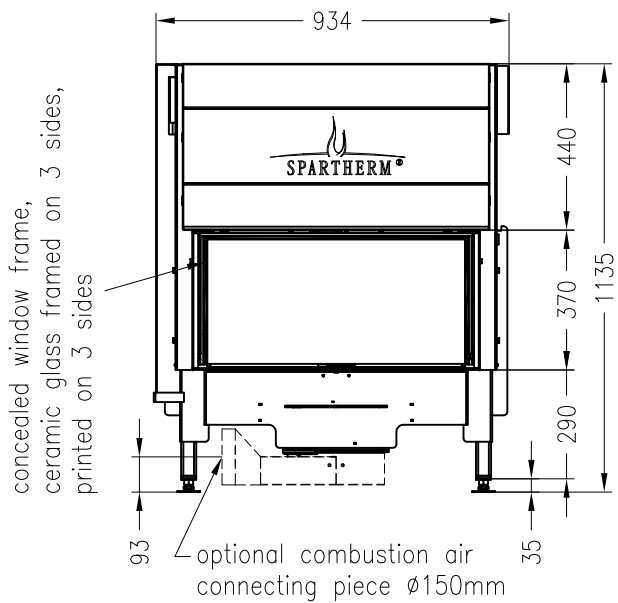

Fireplace insert Varia AS-FDh-4S-2

elevating door

Linear 2

as at: 12/2012

front view
M~1:20

side view
M~1:20

horizontal section
M~1:10

All representations and drawings are protected by applicable copyright laws.
Utilisation or publication, including individual details, only with our written approval.
Technical data subject to change. Errors and omissions excepted.

Fireplace insert Varia AS-FDh-3S-2

elevating door

Linear 2

as at: 12/2013

front view
M~1:20

side view
M~1:20

horizontal section
M~1:10

All representations and drawings are protected by applicable copyright laws.
Utilisation or publication, including individual details, only with our written approval.
Technical data subject to change. Errors and omissions excepted.