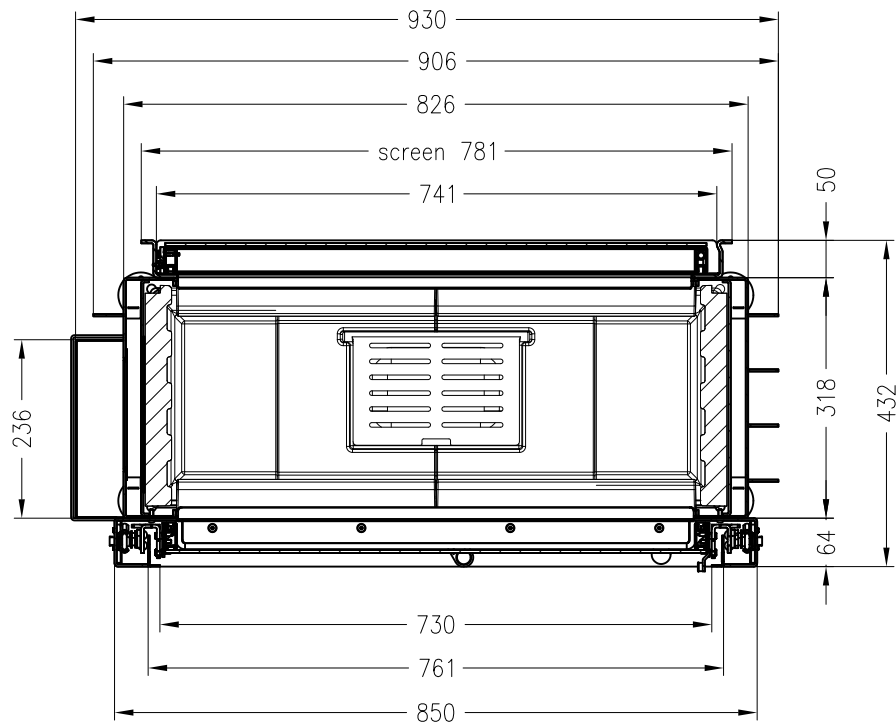

Fireplace insert Varia AS-FDh-4S-2

elevating door

Linear 2

as at: 12/2012

front view
M~1:20

side view
M~1:20

horizontal section
M~1:10

All representations and drawings are protected by applicable copyright laws.
Utilisation or publication, including individual details, only with our written approval.
Technical data subject to change. Errors and omissions excepted.

Fireplace insert Varia AS-FDh-3S-2

elevating door

Linear 2

as at: 12/2013

front view
M~1:20

side view
M~1:20

horizontal section
M~1:10

All representations and drawings are protected by applicable copyright laws.
Utilisation or publication, including individual details, only with our written approval.
Technical data subject to change. Errors and omissions excepted.