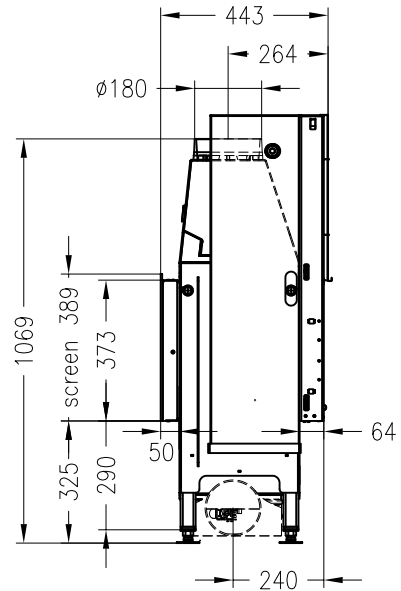

Fireplace insert Varia AS-FDh-4S-2

elevating door

Linear 2

as at: 12/2012

front view
M~1:20

side view
M~1:20

horizontal section
M~1:10

All representations and drawings are protected by applicable copyright laws.
Utilisation or publication, including individual details, only with our written approval.
Technical data subject to change. Errors and omissions excepted.

Fireplace insert Varia AS-FDh-3S-2

elevating door

Linear 2

as at: 12/2013

front view
M~1:20

side view
M~1:20

horizontal section
M~1:10

All representations and drawings are protected by applicable copyright laws.
Utilisation or publication, including individual details, only with our written approval.
Technical data subject to change. Errors and omissions excepted.