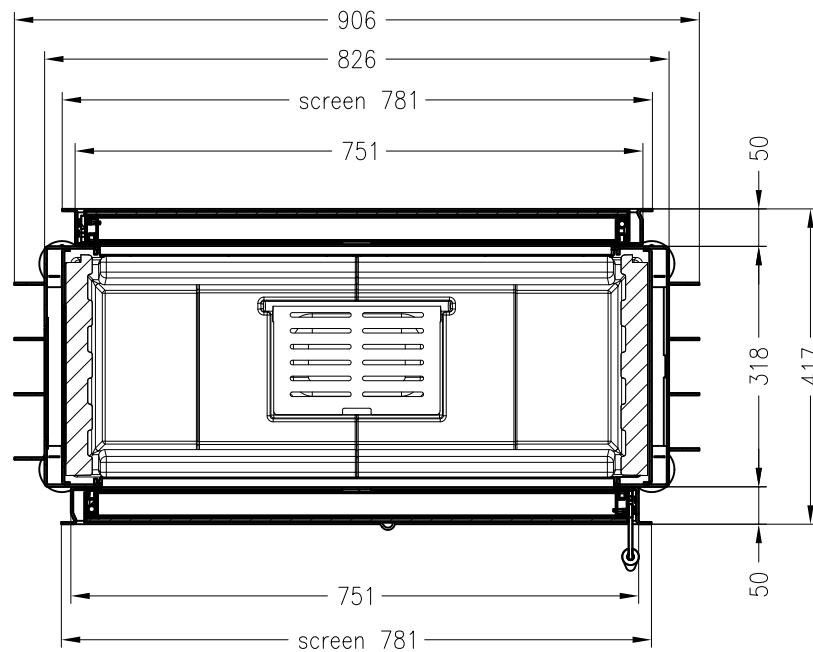

Fireplace insert Varia AS-FD-4S-2

hinged door

Linear 2
as at: 12/2012

front view
M~1:20

side view
M~1:20

horizontal section
M~1:10

All representations and drawings are protected by applicable copyright laws.
Utilisation or publication, including individual details, only with our written approval.
Technical data subject to change. Errors and omissions excepted.