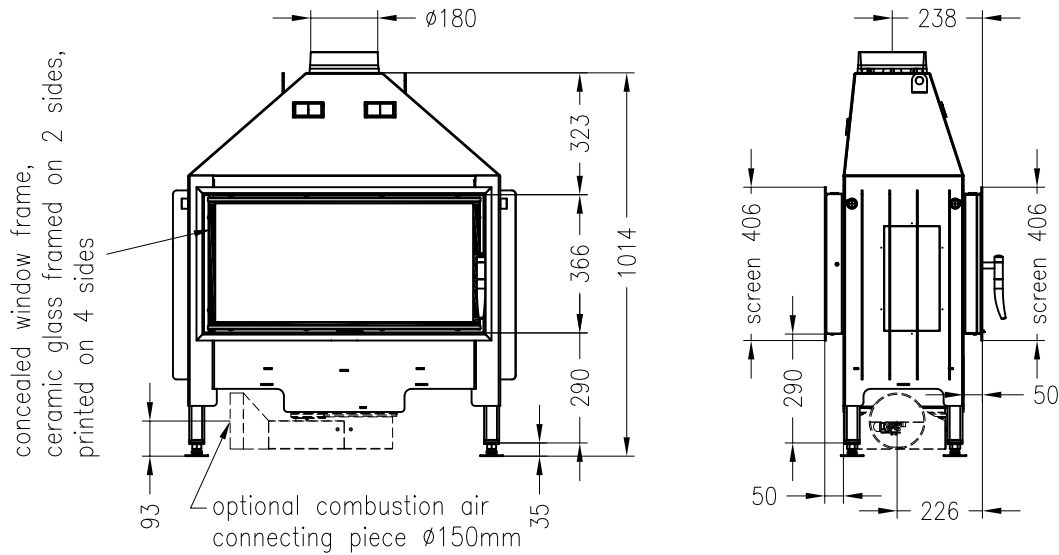

Fireplace insert Varia AS-FD-4S-2

hinged door

Linear 2
as at: 12/2012

front view
M~1:20

side view
M~1:20

horizontal section
M~1:10

All representations and drawings are protected by applicable copyright laws.
Utilisation or publication, including individual details, only with our written approval.
Technical data subject to change. Errors and omissions excepted.