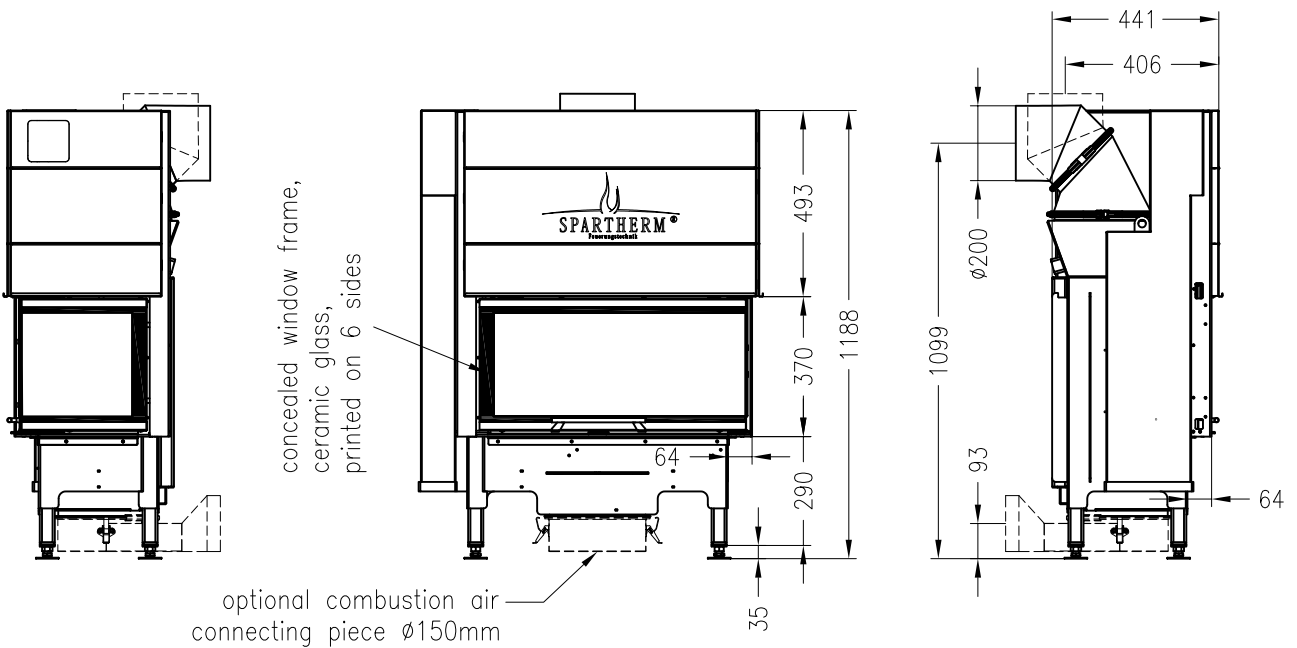

Fireplace insert Varia AS-2Rh-4S (glass 2 pieces) elevating door

Linear 4S
as at: 12/2013

side view
M~1:20

front view
M~1:20

side view
M~1:20

horizontal section
M~1:10

All representations and drawings are protected by applicable copyright laws.
Utilisation or publication, including individual details, only with our written approval.
Technical data subject to change. Errors and omissions excepted.