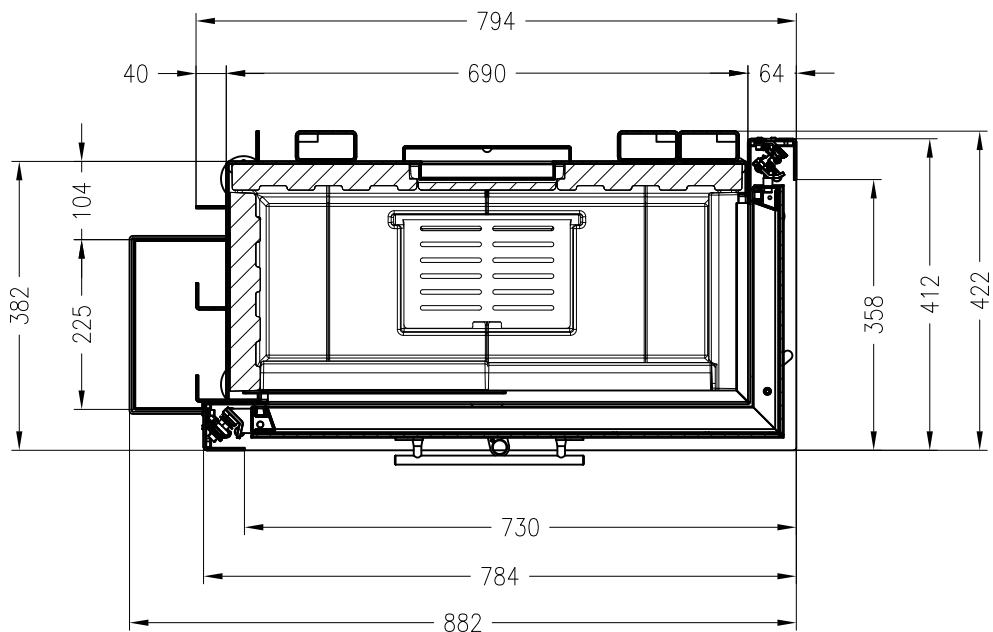

Fireplace insert Varia AS-2Rh-4S (glass 2 pieces) elevating door

Linear 4S
as at: 12/2013

side view
M~1:20

front view
M~1:20

side view
M~1:20

horizontal section
M~1:10

All representations and drawings are protected by applicable copyright laws.
Utilisation or publication, including individual details, only with our written approval.
Technical data subject to change. Errors and omissions excepted.