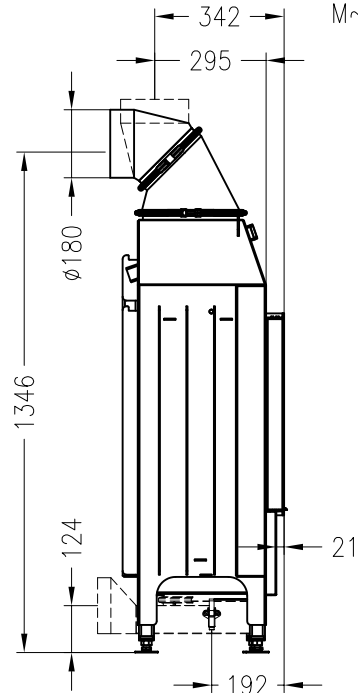

Fireplace insert Varia 2R-55-4S

hinged door

Linear 4S

as at: 05/2014

side view
M~1:20

front view
M~1:20

side view
M~1:20

horizontal section
M~1:10