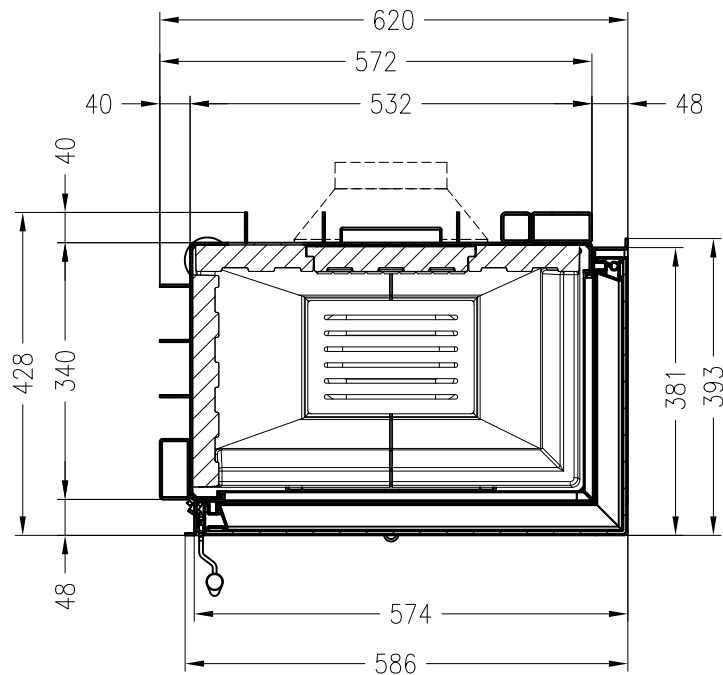

Fireplace insert Varia 2R-55-4S

hinged door

Linear 4S

as at: 05/2014

side view
M~1:20

front view
M~1:20

side view
M~1:20

horizontal section
M~1:10