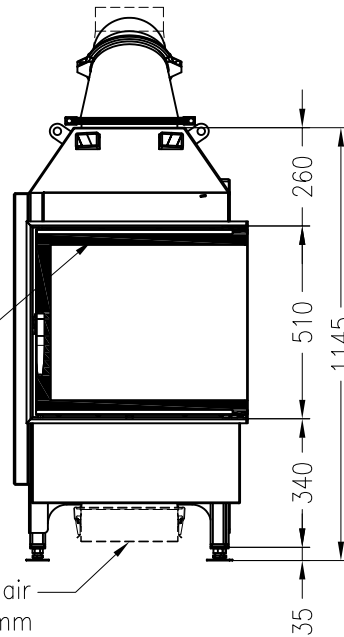

Fireplace insert Varia 2R-55-4S

hinged door

Linear 4S

as at: 05/2014

side view
M~1:20

front view
M~1:20

side view
M~1:20

horizontal section
M~1:10