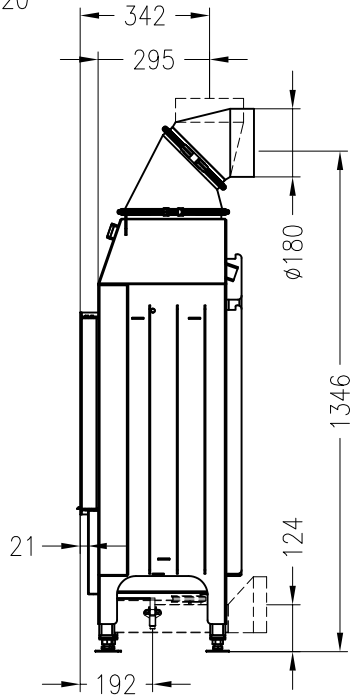

Fireplace insert Varia 2L-55-4S

hinged door

Linear 4S

as at: 05/2014

side view
M~1:20

front view
M~1:20

side view
M~1:20

concealed window frame,
ceramic glass,
printed on 6 sides

optional combustion air
connecting piece $\varnothing 150\text{mm}$

horizontal section
M~1:10

All representations and drawings are protected by applicable copyright laws.
Utilisation or publication, including individual details, only with our written approval.
Technical data subject to change. Errors and omissions excepted.