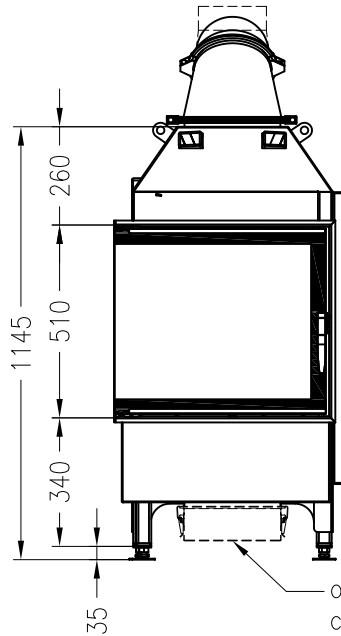

Fireplace insert Varia 2L-55-4S

hinged door

Linear 4S

as at: 05/2014

side view
M~1:20

front view
M~1:20

side view
M~1:20

concealed window frame,
ceramic glass,
printed on 6 sides

optional combustion air
connecting piece $\varnothing 150\text{mm}$

horizontal section
M~1:10

All representations and drawings are protected by applicable copyright laws.
Utilisation or publication, including individual details, only with our written approval.
Technical data subject to change. Errors and omissions excepted.