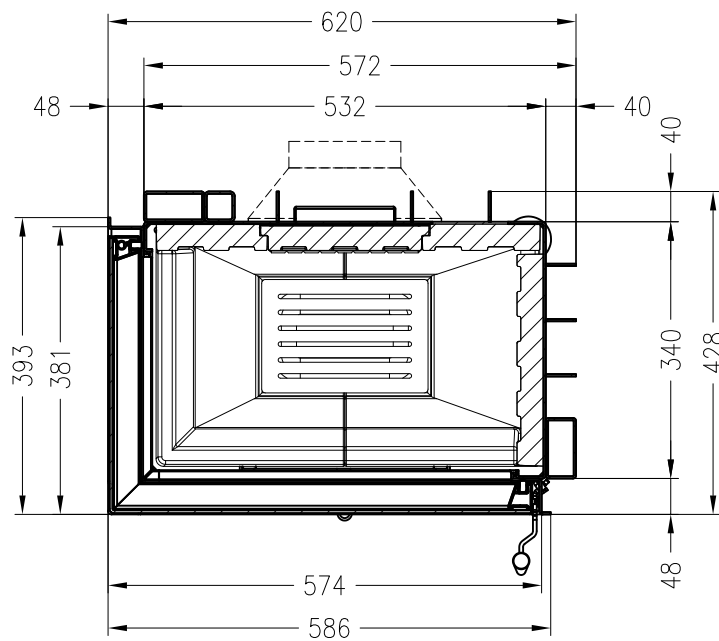

Fireplace insert Varia 2L-55-4S

hinged door

Linear 4S

as at: 05/2014

side view
M~1:20

front view
M~1:20

side view
M~1:20

concealed window frame,
ceramic glass,
printed on 6 sides

optional combustion air
connecting piece $\varnothing 150\text{mm}$

horizontal section
M~1:10

All representations and drawings are protected by applicable copyright laws.
Utilisation or publication, including individual details, only with our written approval.
Technical data subject to change. Errors and omissions excepted.