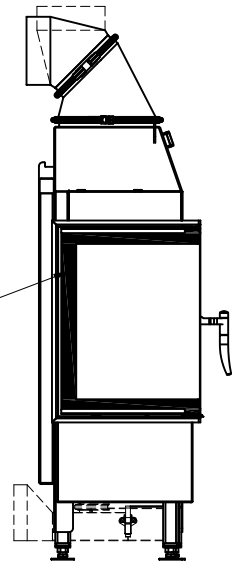

Fireplace insert Varia 2L-55-4S

hinged door

Linear 4S

as at: 05/2014

side view
M~1:20

front view
M~1:20

side view
M~1:20

concealed window frame,
ceramic glass,
printed on 6 sides

optional combustion air
connecting piece $\varnothing 150\text{mm}$

horizontal section
M~1:10

All representations and drawings are protected by applicable copyright laws.
Utilisation or publication, including individual details, only with our written approval.
Technical data subject to change. Errors and omissions excepted.