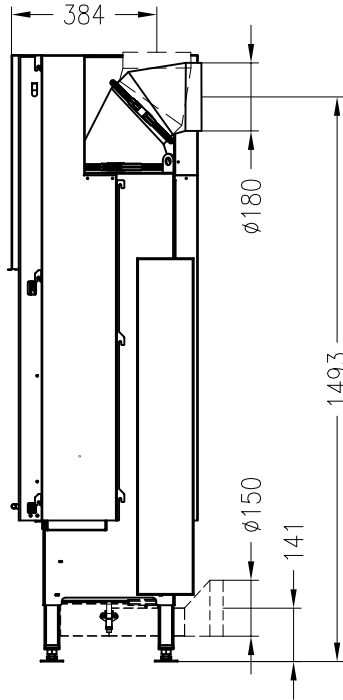

# Fireplace insert Arte 2LRh-66-4S-2

elevating door

## Linear 4S

as at: 02/2015

side view  
M~1:20

front view  
M~1:20

side view  
M~1:20

horizontal section  
M~1:10

All representations and drawings are protected by applicable copyright laws.  
Utilisation or publication, including individual details, only with our written approval.  
Technical data subject to change. Errors and omissions excepted.