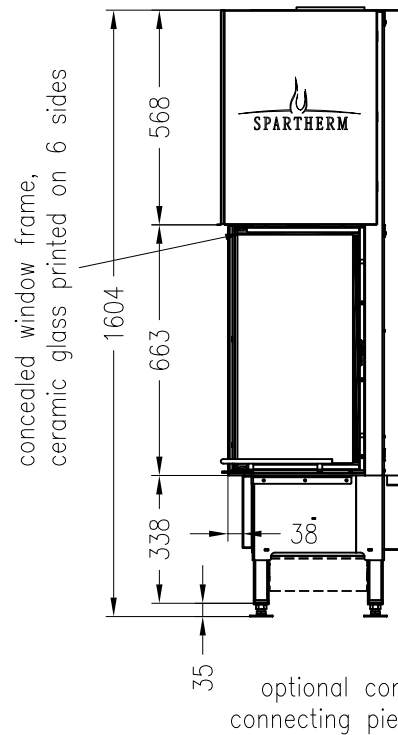

# Fireplace insert Arte 2LRh-66-4S-2

elevating door

## Linear 4S

as at: 02/2015

side view  
M~1:20

front view  
M~1:20

side view  
M~1:20

horizontal section  
M~1:10

All representations and drawings are protected by applicable copyright laws.  
Utilisation or publication, including individual details, only with our written approval.  
Technical data subject to change. Errors and omissions excepted.