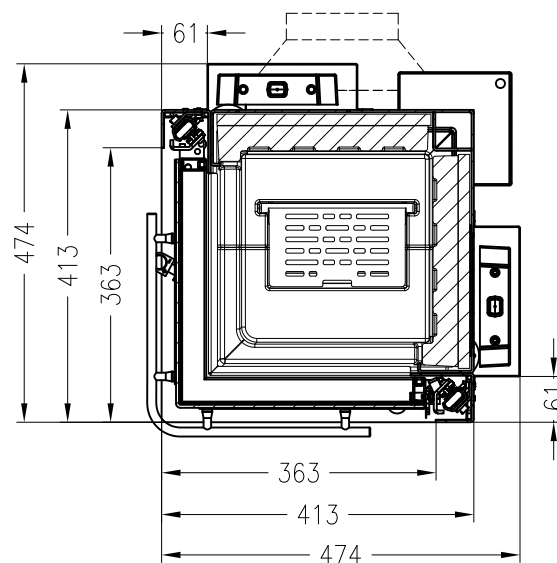

# Fireplace insert Arte 2LRh-66-4S-2

elevating door

## Linear 4S

as at: 02/2015

side view  
M~1:20

front view  
M~1:20

side view  
M~1:20

horizontal section  
M~1:10

All representations and drawings are protected by applicable copyright laws.  
Utilisation or publication, including individual details, only with our written approval.  
Technical data subject to change. Errors and omissions excepted.