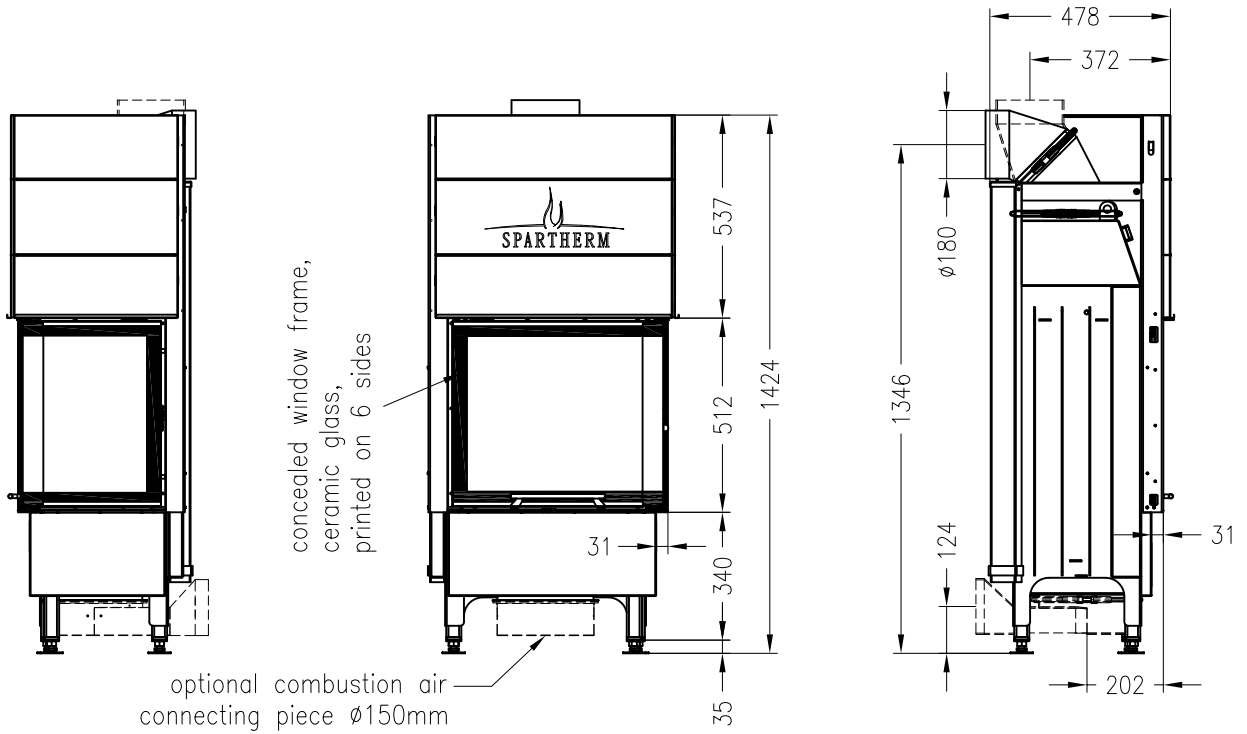

# Fireplace insert Varia 2RR-55h-4S

elevating door

## Linear 4S

as at: 12/2013

side view  
M~1:20

front view  
M~1:20

side view  
M~1:20

horizontal section  
M~1:10

All representations and drawings are protected by applicable copyright laws.  
 Utilisation or publication, including individual details, only with our written approval.  
 Technical data subject to change. Errors and omissions excepted.