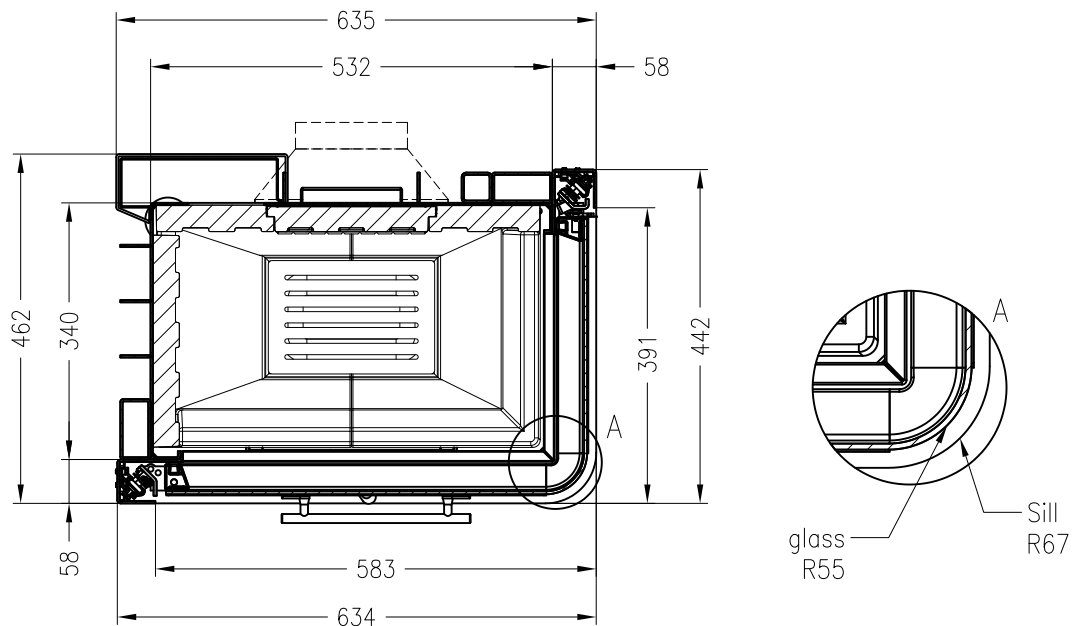

# Fireplace insert Varia 2RR-55h-4S

elevating door

## Linear 4S

as at: 12/2013

side view  
M~1:20

front view  
M~1:20

side view  
M~1:20

horizontal section  
M~1:10

All representations and drawings are protected by applicable copyright laws.  
 Utilisation or publication, including individual details, only with our written approval.  
 Technical data subject to change. Errors and omissions excepted.